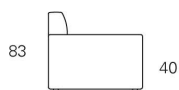

TENERONE

Collezione Moderno

97